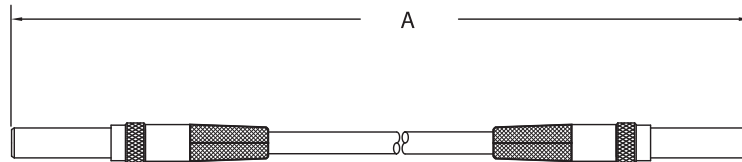

CORDS

FIGURE 1

| Item Number   | Military PN | Product Description               | Gender     | Finish | A       | Dimensions |   |   |  | Cable Group | Cable Procedure | Crimp Die | Mounting Hole | Figure # |
|---------------|-------------|-----------------------------------|------------|--------|---------|------------|---|---|--|-------------|-----------------|-----------|---------------|----------|
|               |             |                                   |            |        |         | B          | C | D |  |             |                 |           |               |          |
| K-8845-012-** |             | Standard Size, Belden 1694A, 12"  | PATCH(M-M) |        | 12.000  |            |   |   |  |             |                 |           |               | 1        |
| K-8845-120-** |             | Standard Size, Belden 1694A, 120" | PATCH(M-M) |        | 120.000 |            |   |   |  |             |                 |           |               | 1        |
| K-8845-018-** |             | Standard Size, Belden 1694A, 18"  | PATCH(M-M) |        | 18.000  |            |   |   |  |             |                 |           |               | 1        |
| K-8845-024-** |             | Standard Size, Belden 1694A, 24"  | PATCH(M-M) |        | 24.000  |            |   |   |  |             |                 |           |               | 1        |
| K-8845-036-** |             | Standard Size, Belden 1694A, 36"  | PATCH(M-M) |        | 36.000  |            |   |   |  |             |                 |           |               | 1        |
| K-8845-048-** |             | Standard Size, Belden 1694A, 48"  | PATCH(M-M) |        | 48.000  |            |   |   |  |             |                 |           |               | 1        |
| K-8845-060-** |             | Standard Size, Belden 1694A, 60"  | PATCH(M-M) |        | 60.000  |            |   |   |  |             |                 |           |               | 1        |
| K-8845-072-** |             | Standard Size, Belden 1694A, 72"  | PATCH(M-M) |        | 72.000  |            |   |   |  |             |                 |           |               | 1        |
| K-8845-084-** |             | Standard Size, Belden 1694A, 84"  | PATCH(M-M) |        | 84.000  |            |   |   |  |             |                 |           |               | 1        |
| K-8845-096-** |             | Standard Size, Belden 1694A, 96"  | PATCH(M-M) |        | 96.000  |            |   |   |  |             |                 |           |               | 1        |
| K-8846-012-** |             | Mid-Size, Belden 1855A, 12"       | PATCH(M-M) |        | 12.000  |            |   |   |  |             |                 |           |               | 1        |
| K-8846-120-** |             | Mid-Size, Belden 1855A, 120"      | PATCH(M-M) |        | 120.000 |            |   |   |  |             |                 |           |               | 1        |
| K-8846-144-** |             | Mid-Size, Belden 1855A, 144"      | PATCH(M-M) |        | 144.000 |            |   |   |  |             |                 |           |               | 1        |
| K-8846-024-** |             | Mid-Size, Belden 1855A, 24"       | PATCH(M-M) |        | 24.000  |            |   |   |  |             |                 |           |               | 1        |
| K-8846-288-** |             | Mid-Size, Belden 1855A, 288"      | PATCH(M-M) |        | 288.000 |            |   |   |  |             |                 |           |               | 1        |
| K-8846-036-** |             | Mid-Size, Belden 1855A, 36"       | PATCH(M-M) |        | 36.000  |            |   |   |  |             |                 |           |               | 1        |
| K-8846-048-** |             | Mid-Size, Belden 1855A, 48"       | PATCH(M-M) |        | 48.000  |            |   |   |  |             |                 |           |               | 1        |
| K-8846-060-** |             | Mid-Size, Belden 1855A, 60"       | PATCH(M-M) |        | 60.000  |            |   |   |  |             |                 |           |               | 1        |
| K-8846-072-** |             | Mid-Size, Belden 1855A, 72"       | PATCH(M-M) |        | 72.000  |            |   |   |  |             |                 |           |               | 1        |
| K-8846-096-** |             | Mid-Size, Belden 1855A, 96"       | PATCH(M-M) |        | 96.000  |            |   |   |  |             |                 |           |               | 1        |