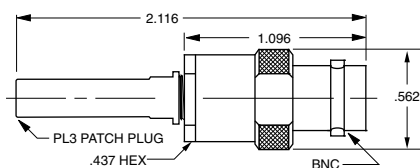

Adapter

50Ω Miniature patch plug to 50Ω BNC Jack

ADM2