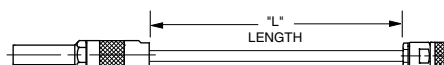

Patch Cord

50Ω Miniature Patch Plug to TPS Plug

PCMX-L-Z