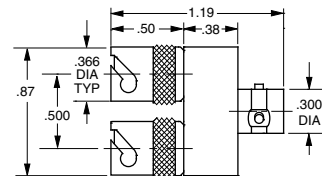

TCM Jack (not shown)

50Ω Threaded

J308

Adapter

Fixed Paralleling

50Ω TPS - One Jack, Two Plugs

PNM2

Miniature Patch Plug

50Ω Shield Crimp

PL3C-△

Patch Cord

50Ω Miniature Patch Plugs

PCM-L-Z

Miniature Patch Jack

Solder Pot

50Ω

50Ω Miniature patch plug to 50Ω BNC Jack

ADM2

Miniature Looping Plug

Handle Color: Green = 50Ω, Violet = 75Ω, White = 93Ω

LPM-Z

Z = denotes impedance of connecting cable in ohms. L= denotes length in inches. Call factory for other miniature coax products.