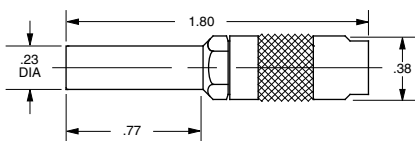

TCM Jack (not shown)

50Ω Threaded

J308

Adapter

Fixed Paralleling

50Ω TPS - One Jack, Two Plugs

PNM2

Miniature Patch Plug

50Ω Shield Crimp

PL3C-△

Patch Cord

50Ω Miniature Patch Plugs

PCM-L-Z

Miniature Patch Jack

Solder Pot

50Ω

50Ω Miniature patch plug to 50Ω BNC Jack

ADM2

Miniature Looping Plug

Handle Color: Green = 50Ω, Violet = 75Ω, White = 93Ω

LPM-Z

Z = denotes impedance of connecting cable in ohms. L= denotes length in inches. Call factory for other miniature coax products.