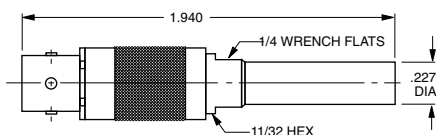

Adapter

50Ω Miniature patch plug to 50Ω TPS jack ....

ADM1