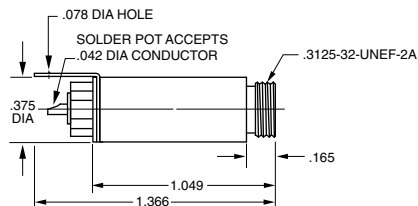

50Ω Shield Crimp

PL3C-△

Patch Cord

50Ω Miniature Patch Plugs

PCM-L-Z

Miniature Patch Jack

Solder Pot

50Ω

50Ω Miniature patch plug to 50Ω BNC Jack

ADM2

Miniature Looping Plug

Handle Color: Green = 50Ω, Violet = 75Ω, White = 93Ω

LPM-Z

Z = denotes impedance of connecting cable in ohms. L= denotes length in inches. Call factory for other miniature coax products.