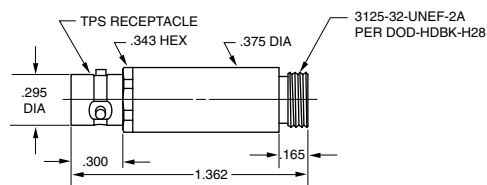

PATCHING PRODUCTS

50Ω MINIATURE COAX PATCHING

Miniature Patch Jack

TPS Jack

50Ω 3-lug

J8

50Ω 4-lug

J8FL

TCM Jack (not shown)

50Ω Threaded

J308