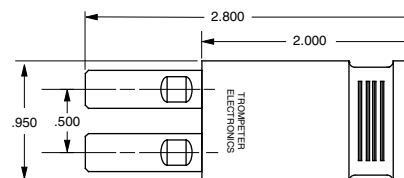

50Ω Miniature patch plug to 50Ω BNC Jack

ADM2

Miniature Looping Plug

Handle Color: Green = 50Ω, Violet = 75Ω, White = 93Ω

LPM-Z

Z = denotes impedance of connecting cable in ohms. L= denotes length in inches. Call factory for other miniature coax products.