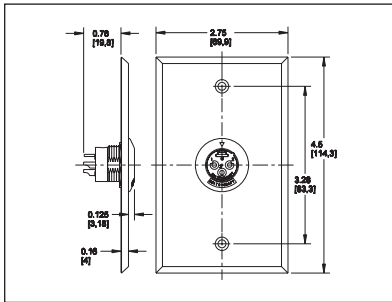

* Please visit the product pages on our website for the most up-to-date product information

Q-G® WALL PLATE RECEPTACLES

G(*)M WALL PLATE RECEPTACLE

Wall plate with one B3M or B4M male receptacle mounted (in "D"-shaped hole to prevent turning) on standard single electrical outlet box. Cover mounting screws included.

Part Number	Finish	Insert Pins
G3MS	Stainless Steel	3
◇G4MS	Stainless Steel	4

◇ Special order only. Contact Switchcraft.

J(*)F WALL PLATE RECEPTACLE

Wall plate with one, D3F or D4F female receptacle. Mounts on standard single electrical outlet box. Cover mounting screws included.

Part Number	Finish	Insert Pins
J3FS	Stainless Steel	3
◇J4MS	Stainless Steel	4

◇ Special order only. Contact Switchcraft.

H(*)M WALL PLATE RECEPTACLE

Wall plate with two, B3M or B4M male receptacles mounted (in "D"-shaped holes to prevent turning) on standard single electrical outlet box. Cover mounting screws included.

Part Number	Finish	Insert Pins
◇H3MS	Stainless Steel	3
◇H4MS	Stainless Steel	4

◇ Special order only. Contact Switchcraft.

K(*)F WALL PLATE RECEPTACLE

Wall plate with two, D3F or D4F female receptacles. Mounts on standard single electrical outlet box. Cover mounting screws included.

Part Number	Finish	Insert Pins
K3FS	Stainless Steel	3
◇K4FS	Stainless Steel	4

◇ Special order only. Contact Switchcraft.

DIMENSIONS ARE FOR REFERENCE ONLY Inch (mm)