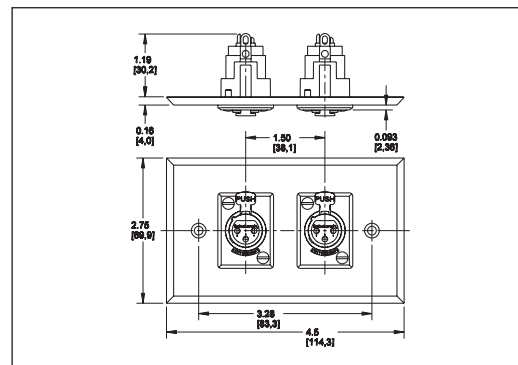

* Please visit the product pages on our website for the most up-to-date product information

Q-G® WALL PLATE RECEPTACLES

G(*)M WALL PLATE RECEPTACLE

Wall plate with one B3M or B4M male receptacle mounted (in "D"-shaped hole to prevent turning) on standard single electrical outlet box. Cover mounting screws included.

◇ Special order only. Contact Switchcraft.

H(*)M WALL PLATE RECEPTACLE

Wall plate with two, B3M or B4M male receptacles mounted (in "D"-shaped holes to prevent turning) on standard single electrical outlet box. Cover mounting screws included.

| Part Number | Finish | Insert Pins |
|-------------|-----------------|-------------|
| ◇H3MS | Stainless Steel | 3 |
| ◇H4MS | Stainless Steel | 4 |

◇ Special order only. Contact Switchcraft.

K(*)F WALL PLATE RECEPTACLE

◇ Special order only. Contact Switchcraft.

DIMENSIONS ARE FOR REFERENCE ONLY Inch (mm)