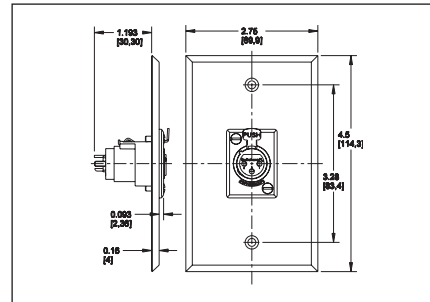

* Please visit the product pages on our website for the most up-to-date product information

Q-G® WALL PLATE RECEPTACLES

G(*)M WALL PLATE RECEPTACLE

Wall plate with one B3M or B4M male receptacle mounted (in "D"-shaped hole to prevent turning) on standard single electrical outlet box. Cover mounting screws included.

Part Number	Finish	Insert Pins
G3MS	Stainless Steel	3
◇G4MS	Stainless Steel	4

◇ Special order only. Contact Switchcraft.

J(*)F WALL PLATE RECEPTACLE

Wall plate with one, D3F or D4F female receptacle. Mounts on standard single electrical outlet box. Cover mounting screws included.

Part Number	Finish	Insert Pins
J3FS	Stainless Steel	3
◇J4MS	Stainless Steel	4

◇ Special order only. Contact Switchcraft.

H(*)M WALL PLATE RECEPTACLE

Wall plate with two, B3M or B4M male receptacles mounted (in "D"-shaped holes to prevent turning) on standard single electrical outlet box. Cover mounting screws included.

Part Number	Finish	Insert Pins
◇H3MS	Stainless Steel	3
◇H4MS	Stainless Steel	4

◇ Special order only. Contact Switchcraft.

K(*)F WALL PLATE RECEPTACLE

Wall plate with two, D3F or D4F female receptacles. Mounts on standard single electrical outlet box. Cover mounting screws included.

Part Number	Finish	Insert Pins
K3FS	Stainless Steel	3
◇K4FS	Stainless Steel	4

◇ Special order only. Contact Switchcraft.

DIMENSIONS ARE FOR REFERENCE ONLY Inch (mm)