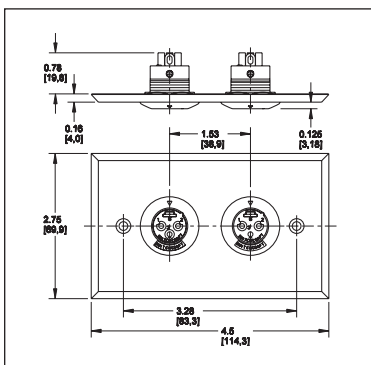

* Please visit the product pages on our website for the most up-to-date product information

Q-G® WALL PLATE RECEPTACLES

G(*)M WALL PLATE RECEPTACLE

Wall plate with one B3M or B4M male receptacle mounted (in "D"-shaped hole to prevent turning) on standard single electrical outlet box. Cover mounting screws included.

◇ Special order only. Contact Switchcraft.

H(*)M WALL PLATE RECEPTACLE

Wall plate with two, B3M or B4M male receptacles mounted (in "D"-shaped holes to prevent turning) on standard single electrical outlet box. Cover mounting screws included.

| Part Number | Finish | Insert Pins |
|-------------|-----------------|-------------|
| ◇H3MS | Stainless Steel | 3 |
| ◇H4MS | Stainless Steel | 4 |

◇ Special order only. Contact Switchcraft.

K(*)F WALL PLATE RECEPTACLE

◇ Special order only. Contact Switchcraft.

DIMENSIONS ARE FOR REFERENCE ONLY Inch (mm)