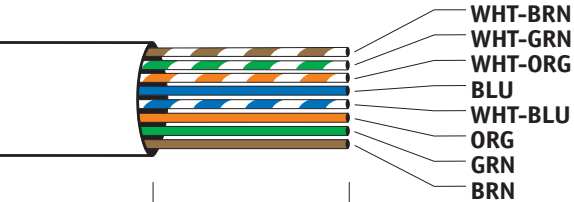

Data Network Cable Assembly Instructions

EIA/TIA-568A

RJ45 Plug

RJ45 Socket

EIA/TIA-568B

RJ45 Plug

RJ45 Socket

USOC

Ref. 0.50 inches
all types

RJ45 Plug

RJ45 Socket

TOKEN RING

100 BASE-T4
10 BASE-T

ISDN
TP-PMD
ATM 155Mbps

T568A & T568B
EIA/TIA-568A
EIA/TIA-568B
SYSTEMAX SCS
100 BASE-T8