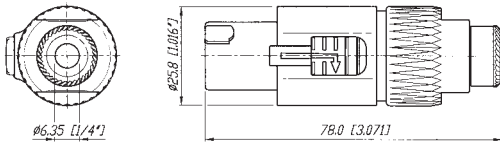

Secure Lock!

NL4MMX + NL4FX:

(locked on the cable)

Changes gender to male when permanently locked on the cable.

NA4LJ

NL4MM

NL8MM