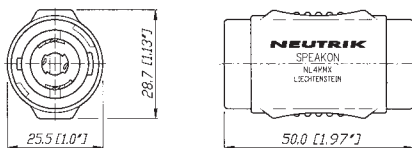

Secure Lock!

NL4MMX + NL4FX:

(locked on the cable)

Changes gender to male when permanently locked on the cable.

NA4LJ

NL4MM

NL8MM