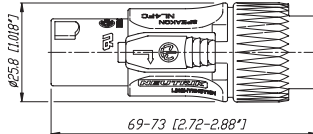

speaKON FC Cable Connector Series

- 4 pole - Branded with unique hologram - guarantees genuine and authentic NEUTRIK® product
- Up to 30 A rms current rating
- Glass reinforced materials for housing and inserts
- Unique Neutrik® chuck type strain relief
- Precise keyway for secure mating
- Accurate twist lock latching system
- 4 pole in new design with more ergonomic latch

Keying:

NL2FC

NL4FC