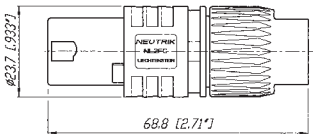

speaKON FC Cable Connector Series

- 4 pole - Branded with unique hologram - guarantees genuine and authentic NEUTRIK® product
- Up to 30 A rms current rating
- Glass reinforced materials for housing and inserts
- Unique Neutrik® chuck type strain relief
- Precise keyway for secure mating
- Accurate twist lock latching system
- 4 pole in new design with more ergonomic latch

Keying:

NL2FC

NL4FC