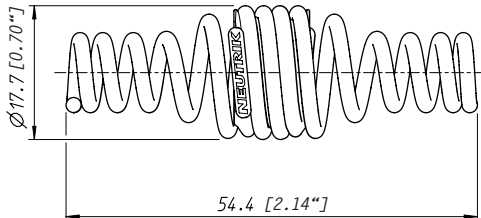

NA2JJ

Ordering Information

plug2PLUG

NA2JJ   2 pole coupler to extend two 2-pole 1/4" Phone Plugs