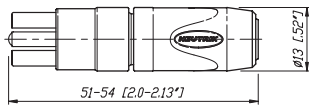

Profi® RCA Series

Phono Socket

NF2C-B2

- Makes ground before signal contact and breaks signal before ground
- No more disturbing noise and broken speaker cones
- Precisely machined to our demanding quality standards
- Neutrik unique chuck type strain relief
- Gold plated contacts
- Sleek barrel with soft touch surface and coloured shrink sleeve
- Improved ground solder lug for ease soldering

- Precisely machined to our demanding quality standards
- Gold plated contacts

NF2C-B2

NF2D-*

*: available in 9 colors see page 59