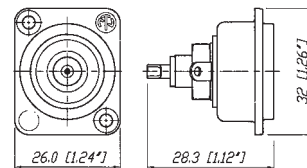

NF2D-*

*: available in 9 colors see page 59