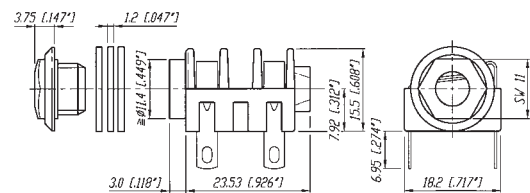

M Jacks

- Wide body and extremely durable contacts
- Available in all common versions:
  - mono
  - stereo
  - switched
  - unswitched
- Hardwire and PCB version
- Nose type in
  - half threaded
  - fully threaded
  - chrome ferrule
- Full threaded and chrome nose M Jacks are supplied with washer and fixing nut
- Mounting hardware for half threaded nose must be ordered separately
- Fascia appearance in plastic or chrome

NMJ4HC-S