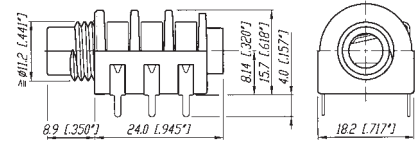

- Wide body and extremely durable contacts
- Available in all common versions:
  - mono
  - stereo
  - switched
  - unswitched
- Hardwire and PCB version
- Nose type in
  - half threaded
  - fully threaded
  - chrome ferrule
- Full threaded and chrome nose M Jacks are supplied with washer and fixing nut
- Mounting hardware for half threaded nose must be ordered separately
- Fascia appearance in plastic or chrome

NMJ6HHD2