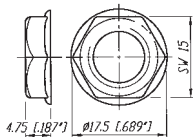

M Jacks

- Wide body and extremely durable contacts
- Available in all common versions:
  - mono
  - stereo
  - switched
  - unswitched
- Hardwire and PCB version
- Nose type in
  - half threaded
  - fully threaded
  - chrome ferrule
- Full threaded and chrome nose M Jacks are supplied with washer and fixing nut
- Mounting hardware for half threaded nose must be ordered separately
- Fascia appearance in plastic or chrome

NRJ-NUT-B