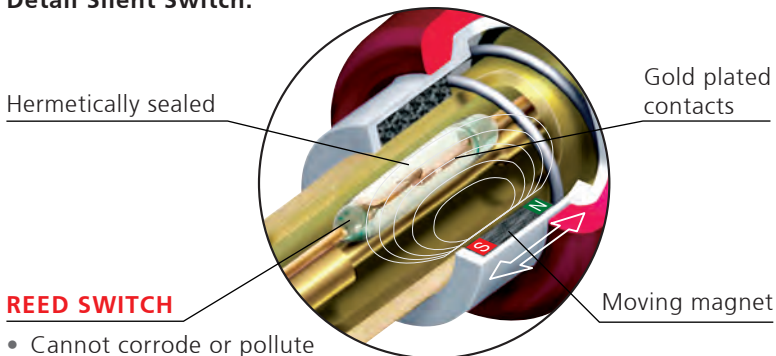

Detail Silent Switch:

- Cannot corrode or pollute
- No wear, constant contact resistance
- Decoupled from switching mechanism