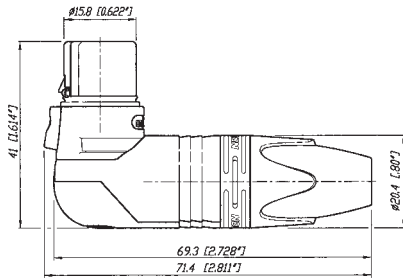

Right angle male connector

High temperature resistant insulator

Velour chromium housing

RX Series

NC3FRX-BAG

Outlet position

- Right angle version of the XX Series - only 20 mm wide
- Extra slim right-angle connector
- Neutrik chuck type strain relief
- 5 selectable cable outlet positions

XX-HE Series

NC3FXX-HE

NC3MXX-HE

- Exclusive "High End" version of standard XX Series
- Premium velour chromium plating provides soft satin finish
- Extra high temperature resistant insulator material rated to 280°C (536°F), flammability UL94V-0
- Machined female contacts standard
- Insert is dark grey to distinguish it from standard XX-Series insulators
- Flammability UL 94V-0

NC*FRX

NC*MRX

*: 3 - 7 contacts

NC3FXX-HE

NC3MXX-HE