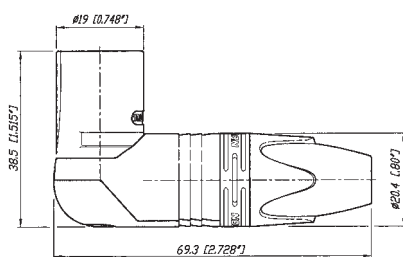

Right angle male connector

High temperature resistant insulator

Velour chromium housing

RX Series

NC3FRX-BAG

Outlet position

- Right angle version of the XX Series - only 20 mm wide
- Extra slim right-angle connector
- Neutrik chuck type strain relief
- 5 selectable cable outlet positions

XX-HE Series

NC3FXX-HE

NC3MXX-HE

- Exclusive "High End" version of standard XX Series
- Premium velour chromium plating provides soft satin finish
- Extra high temperature resistant insulator material rated to 280°C (536°F), flammability UL94V-0
- Machined female contacts standard
- Insert is dark grey to distinguish it from standard XX-Series insulators
- Flammability UL 94V-0

NC*FRX

NC*MRX

*: 3 - 7 contacts

NC3FXX-HE

NC3MXX-HE