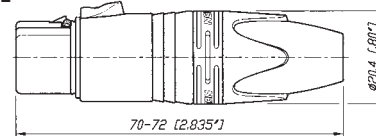

Right angle male connector

High temperature resistant insulator

Velour chromium housing

RX Series

NC3FRX-BAG

Outlet position

- Right angle version of the XX Series - only 20 mm wide
- Extra slim right-angle connector
- Neutrik chuck type strain relief
- 5 selectable cable outlet positions

NC*FRX

NC*MRX

*: 3 - 7 contacts

NC3FXX-HE

NC3MXX-HE