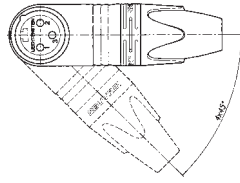

Right angle male connector

High temperature resistant insulator

Velour chromium housing

RX Series

NC3FRX-BAG

Outlet position

- Right angle version of the XX Series - only 20 mm wide
- Extra slim right-angle connector
- Neutrik chuck type strain relief
- 5 selectable cable outlet positions

XX-HE Series

NC3FXX-HE

NC3MXX-HE

- Exclusive "High End" version of standard XX Series
- Premium velour chromium plating provides soft satin finish
- Extra high temperature resistant insulator material rated to 280°C (536°F), flammability UL94V-0
- Machined female contacts standard
- Insert is dark grey to distinguish it from standard XX-Series insulators
- Flammability UL 94V-0