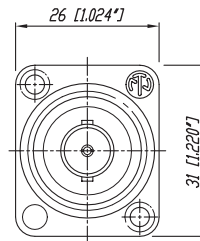

D-shape metal housing

Gold plated center pin

BNC Chassis & Cable Jacks Panel Version

Bulkhead Jacks - NBB75FI

NBB75DFG

NBB75DFGB

Cable jacks Panel Version - NBB75SI

- True 75 Ω design meets the stringent HDTV / DVD requirements
- Isolated or grounded versions
- "D" shaped housing (provides flush mounting and protection of the jacks from damage) or single feed through mountings
- Gold plated center contact

New cage type contact on BNC feed through connectors

- Closed contact design - extremely rugged
- Gold plated cage type clip - best possible shielding and lowest contact resistance

NBB75DFG

NBB75FI

Ordering Information