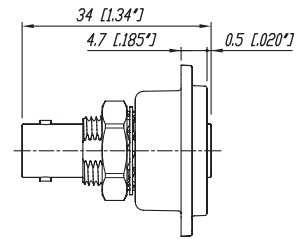

D-shape metal housing

Gold plated center pin

BNC Chassis & Cable Jacks Panel Version

Bulkhead Jacks - NBB75FI

NBB75DFG

NBB75DFGB

Cable jacks Panel Version - NBB75SI

- True 75 Ω design meets the stringent HDTV / DVD requirements
- Isolated or grounded versions
- "D" shaped housing (provides flush mounting and protection of the jacks from damage) or single feed through mountings
- Gold plated center contact

New cage type contact on BNC feed through connectors

- Closed contact design - extremely rugged
- Gold plated cage type clip - best possible shielding and lowest contact resistance

NBB75DFG

NBB75FI

Ordering Information

	Nickel housing	Black housing
Bulkhead jack, D-shape housing, feed through, grounded	NBB75DFG	NBB75DFGB
Bulkhead jack, D-shape housing, feed through, isolated	NBB75DFI	NBB75DFIB
Bulkhead jack, D-shape housing, solder version, grounded	NBB75DSG	NBB75DSGB
Bulkhead jack, D-shape housing, solder version, isolated	NBB75DSI	NBB75DSIB
Bulkhead jack, feed through, grounded	NBB75FG	
Bulkhead jack, feed through, isolated	NBB75FI	
Bulkhead jack, solder version, including isolation washers	NBB75SI	
Coupler, feed through	NBB75FA	