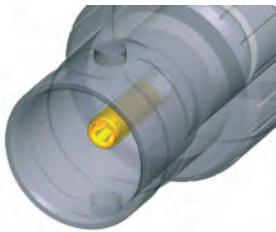

D-shape metal housing

Gold plated center pin

BNC Chassis & Cable Jacks Panel Version

Bulkhead Jacks - NBB75FI

NBB75DFG

NBB75DFGB

Cable jacks Panel Version - NBB75SI

- True 75 Ω design meets the stringent HDTV / DVD requirements
- Isolated or grounded versions
- "D" shaped housing (provides flush mounting and protection of the jacks from damage) or single feed through mountings
- Gold plated center contact

New cage type contact on BNC feed through connectors

- Closed contact design - extremely rugged
- Gold plated cage type clip - best possible shielding and lowest contact resistance

NBB75DFG

NBB75FI

Ordering Information

	Nickel housing	Black housing
Bulkhead jack, D-shape housing, feed through, grounded	NBB75DFG	NBB75DFGB
Bulkhead jack, D-shape housing, feed through, isolated	NBB75DFI	NBB75DFIB
Bulkhead jack, D-shape housing, solder version, grounded	NBB75DSG	NBB75DSGB
Bulkhead jack, D-shape housing, solder version, isolated	NBB75DSI	NBB75DSIB
Bulkhead jack, feed through, grounded	NBB75FG	
Bulkhead jack, feed through, isolated	NBB75FI	
Bulkhead jack, solder version, including isolation washers	NBB75SI	
Coupler, feed through	NBB75FA	