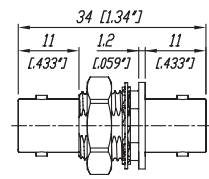

NBB75FI

Ordering Information

	Nickel housing	Black housing
Bulkhead jack, D-shape housing, feed through, grounded	NBB75DFG	NBB75DFGB
Bulkhead jack, D-shape housing, feed through, isolated	NBB75DFI	NBB75DFIB
Bulkhead jack, D-shape housing, solder version, grounded	NBB75DSG	NBB75DSGB
Bulkhead jack, D-shape housing, solder version, isolated	NBB75DSI	NBB75DSIB
Bulkhead jack, feed through, grounded	NBB75FG	
Bulkhead jack, feed through, isolated	NBB75FI	
Bulkhead jack, solder version, including isolation washers	NBB75SI	
Coupler, feed through	NBB75FA