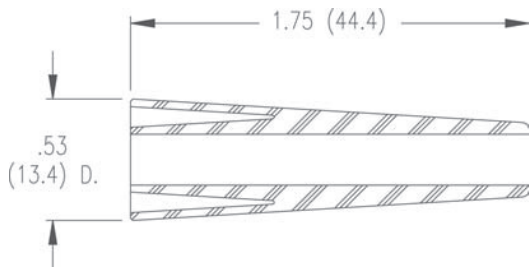

ACCESSORIES

Flexiboosts

**PROTECTS FROM WEAR,
FATIGUE, AND WEATHER
SOLID RELIABILITY
POINT-TO-POINT SOLUTIONS**

Broadcast

Dimensions 1-1464-10, 1-1490-10
(for cable groups RG-59/U, RG-174/U)

Dimensions 1-8114-10, 1-8115-10
(for cable groups Belden 1694A and
Belden 1855A)