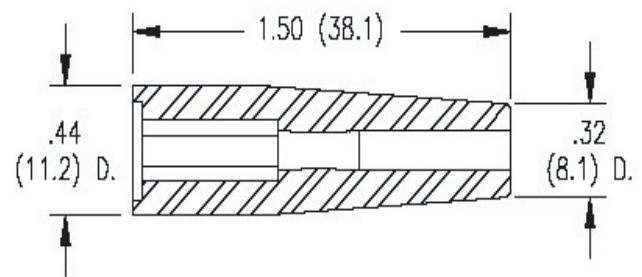

ACCESSORIES

Flexiboosts

**PROTECTS FROM WEAR,
FATIGUE, AND WEATHER
SOLID RELIABILITY
POINT-TO-POINT SOLUTIONS**

Broadcast

Dimensions 1-1464-10, 1-1490-10
(for cable groups RG-59/U, RG-174/U)

Dimensions 1-8114-10, 1-8115-10
(for cable groups Belden 1694A and
Belden 1855A)