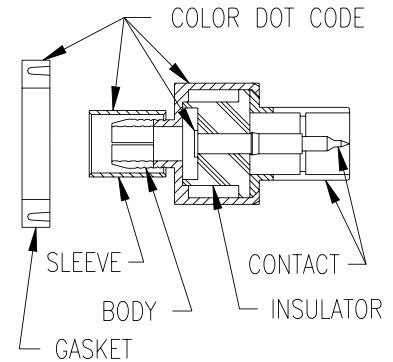

## RETRO-FIT KITS

STANDARD MALE		
KIT PART NO.	CABLE GROUP	COLOR CODE
7708-1	70	Black
7708-2	73/76/78	Blue
7708-3	74	Orange
7708-8	79	Black
7708-11	80	Green

STANDARD FEMALE		
KIT PART NO.	CABLE GROUP	COLOR CODE
7708-4	70	Black
7708-5	73/76/78	Blue
7708-6	74	Orange
7708-7	79	Black
7708-12	80	Green

LO-PRO MALE		
KIT PART NO.	CABLE GROUP	COLOR CODE
7708-16	73	Blue
7708-14	74	Orange

LO-PRO FEMALE		
KIT PART NO.	CABLE GROUP	COLOR CODE
7708-15	73	Blue
7708-13	74	Orange