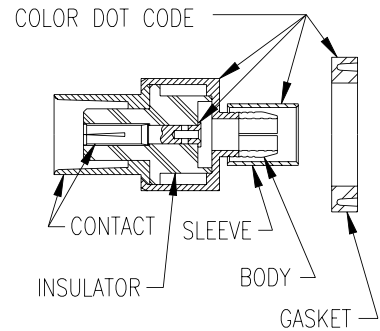

## RETRO-FIT KITS

STANDARD MALE		
KIT PART NO.	CABLE GROUP	COLOR CODE
7708-1	70	Black
7708-2	73/76/78	Blue
7708-3	74	Orange
7708-8	79	Black
7708-11	80	Green

STANDARD FEMALE		
KIT PART NO.	CABLE GROUP	COLOR CODE
7708-4	70	Black
7708-5	73/76/78	Blue
7708-6	74	Orange
7708-7	79	Black
7708-12	80	Green

LO-PRO MALE		
KIT PART NO.	CABLE GROUP	COLOR CODE
7708-16	73	Blue
7708-14	74	Orange

LO-PRO FEMALE		
KIT PART NO.	CABLE GROUP	COLOR CODE
7708-15	73	Blue
7708-13	74	Orange