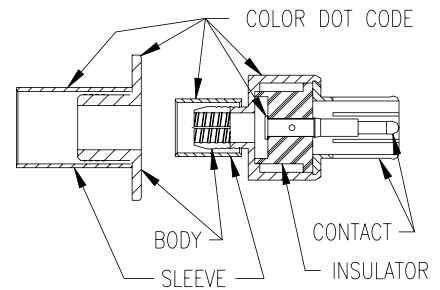

## RETRO-FIT KITS

STANDARD MALE		
KIT PART NO.	CABLE GROUP	COLOR CODE
7708-1	70	Black
7708-2	73/76/78	Blue
7708-3	74	Orange
7708-8	79	Black
7708-11	80	Green

STANDARD FEMALE		
KIT PART NO.	CABLE GROUP	COLOR CODE
7708-4	70	Black
7708-5	73/76/78	Blue
7708-6	74	Orange
7708-7	79	Black
7708-12	80	Green

LO-PRO MALE		
KIT PART NO.	CABLE GROUP	COLOR CODE
7708-16	73	Blue
7708-14	74	Orange

LO-PRO FEMALE		
KIT PART NO.	CABLE GROUP	COLOR CODE
7708-15	73	Blue
7708-13	74	Orange