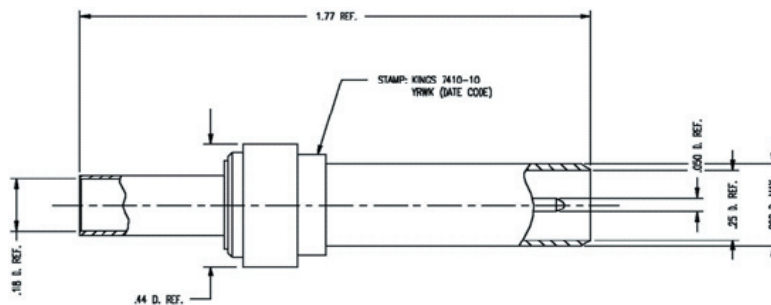

7410 SERIES

Patch Plugs Mid Size

Broadcast

P/N 7410-10
P/N KP-9310-170-100

**SOLID RELIABILITY
POINT-TO-POINT SOLUTIONS**

Connector	Kings Part No.	Cable	Crimp Die	Cabling
Mid Size Patch Plug	KP-9310-170-100	Belden 9259	KTH-2002	CP-401
Mid Size Patch Plug	7410-10	Belden 1855A	KTH-2025	CP-401

P/N 7410-10
P/N KP-9310-170-100