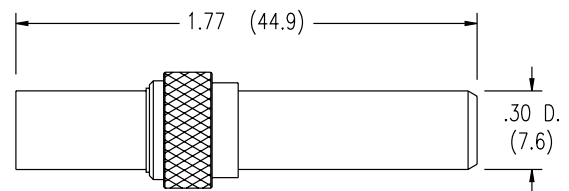

P/N's 7410-10 and KP-9310-170-100