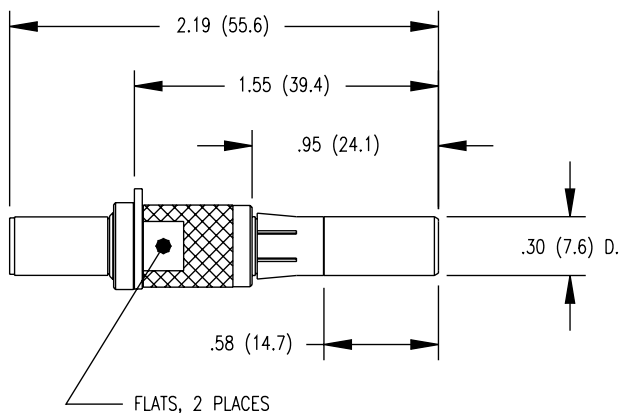

### Mid Size Patch Plugs 7410-9 and 7410-10

Connector	Kings Part No.	Cable	Crimp Die	Cabling
Mid Size Patch Plug	KP-9310-170-100	Belden 9259	KTH-2002	CP-401
Mid Size Patch Plug	7410-10	Belden 1855A	KTH-2025	CP-401
Mid Size Patch Plug	7410-9	735	KTH-2185	3-661-5
Mid Size Patch Plug	7410-8	734	KTH-2186	3-661-5