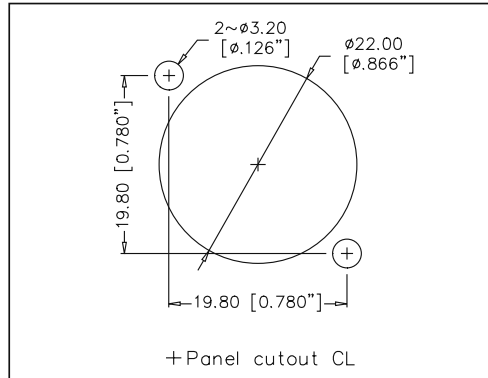

## AC SERIES A AND B TYPE CHASSIS PANEL CUTOUT DIMENSIONS - FRONT VIEW

**A TYPE**

**B TYPE**

**A AND B TYPE MALE  
MOUNTING PITCH**

**A AND B TYPE FEMALE  
MOUNTING PITCH**