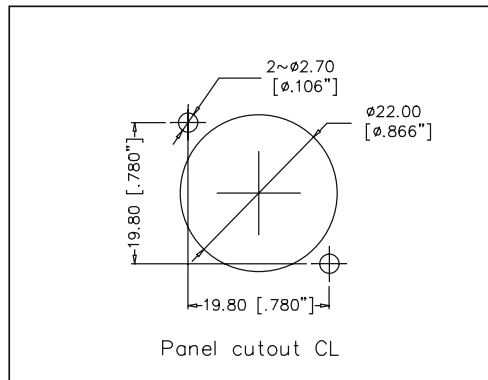

## AC SERIES A AND B TYPE CHASSIS PANEL CUTOUT DIMENSIONS - FRONT VIEW

**A TYPE**

**B TYPE**

**A AND B TYPE MALE  
MOUNTING PITCH**

**A AND B TYPE FEMALE  
MOUNTING PITCH**